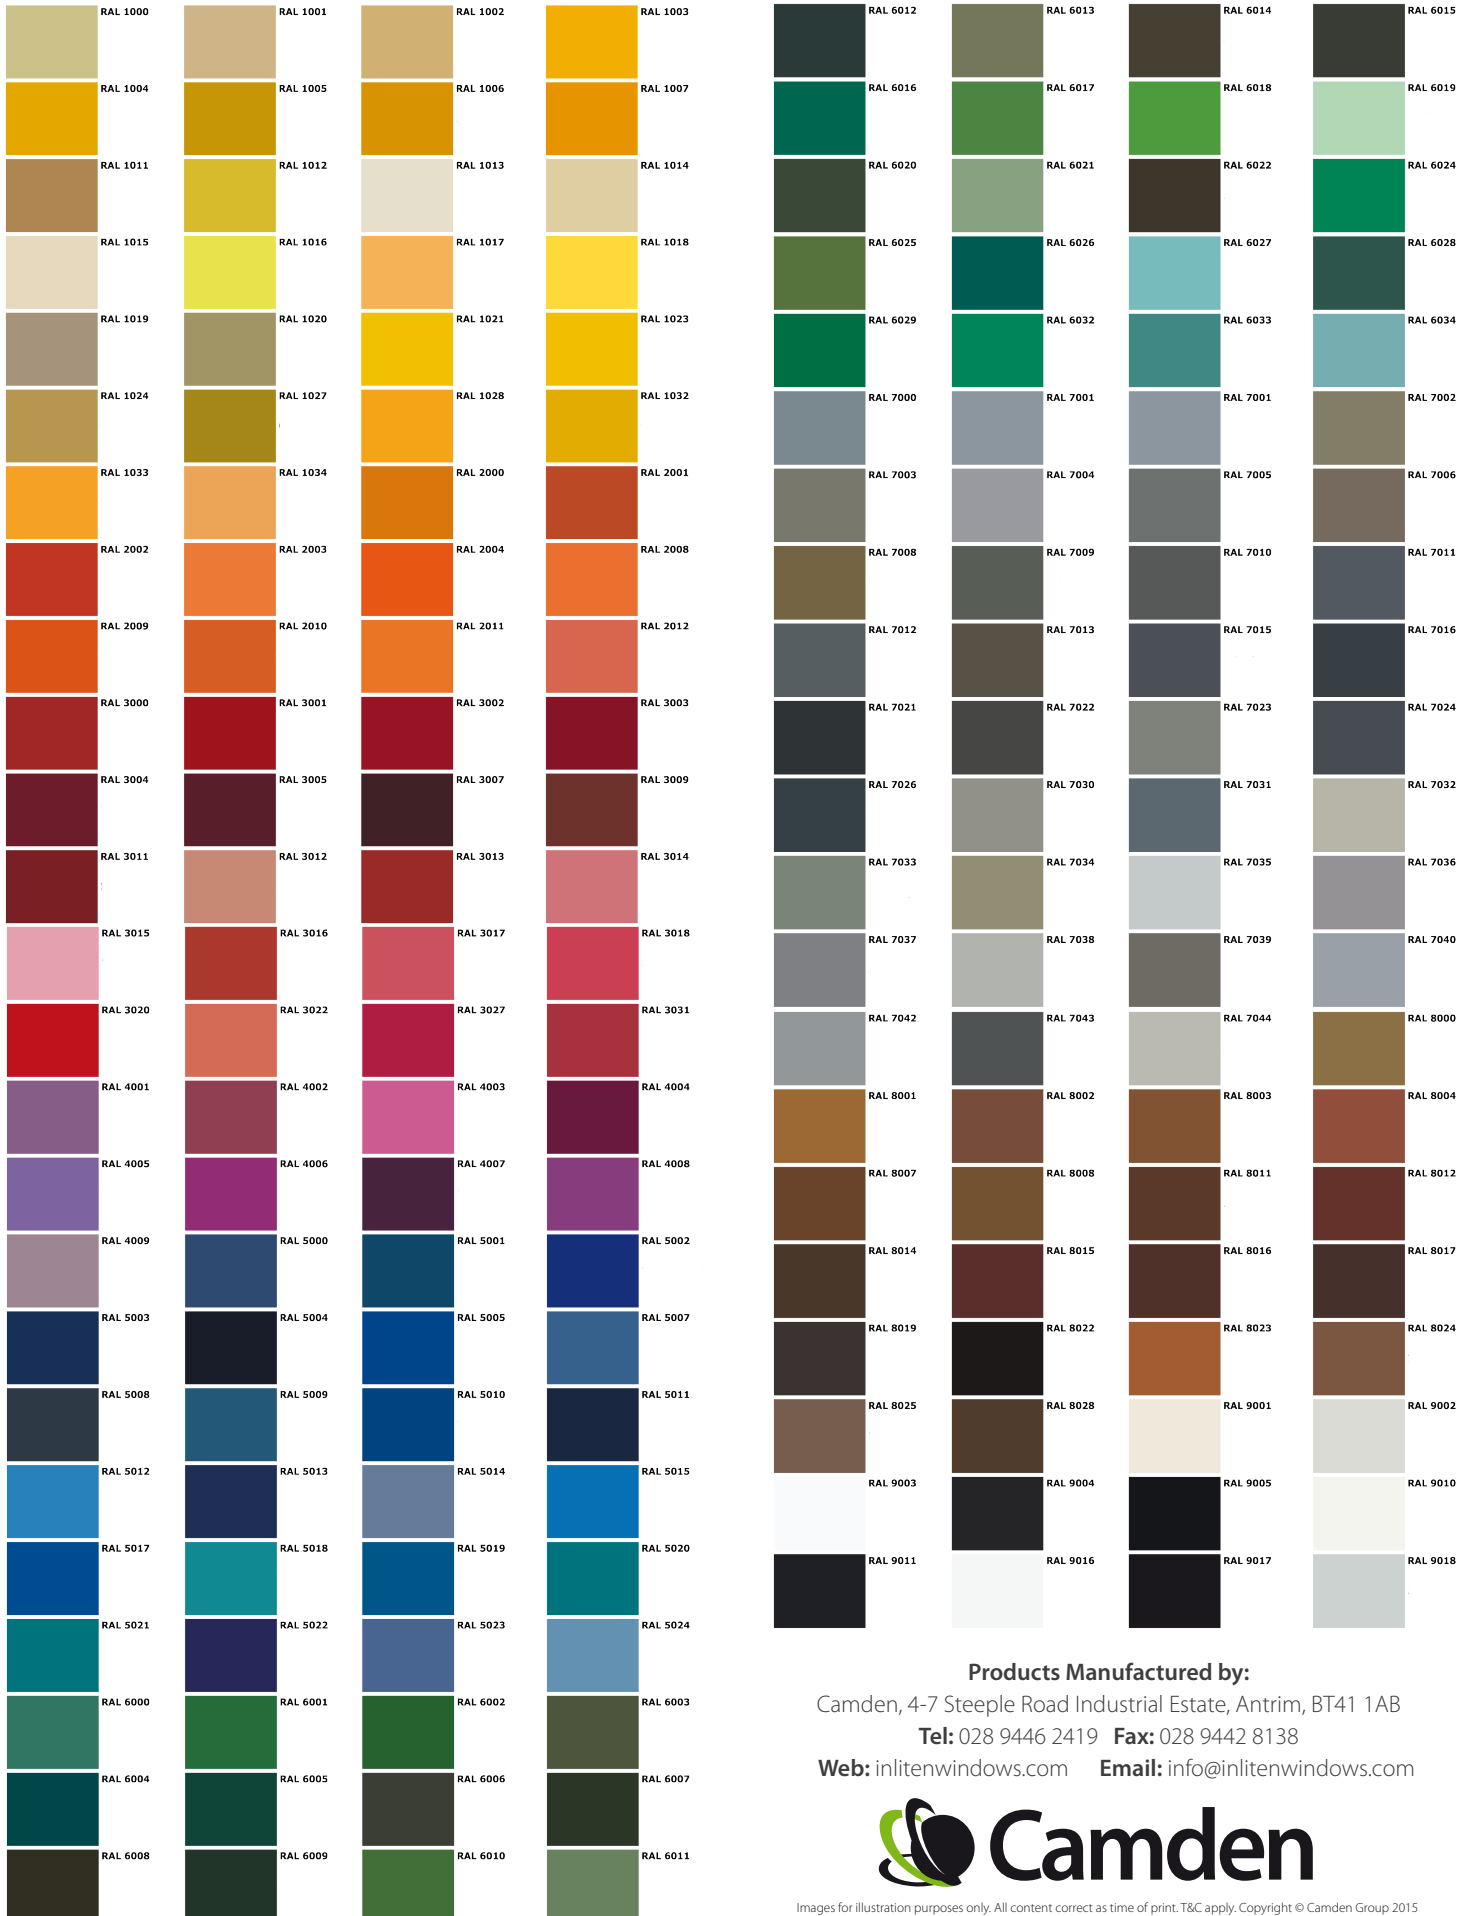

Spray-Painted RAL Colours

Our onsite paint booth ensures that products can be **spray painted to match virtually any RAL code or colour!** Customers can personalise their windows and doors by colour co-ordinating them to match their property, surrounding area, or just to suit their own personal tastes!

Products are spray painted to only the highest standards for a smooth and vibrant finish, and will provide a unique addition to any home or property.

Products Manufactured by:

Camden, 4-7 Steeple Road Industrial Estate, Antrim, BT41 1AB
Tel: 028 9446 2419 Fax: 028 9442 8138
Web: inlitenwindows.com Email: info@inlitenwindows.com